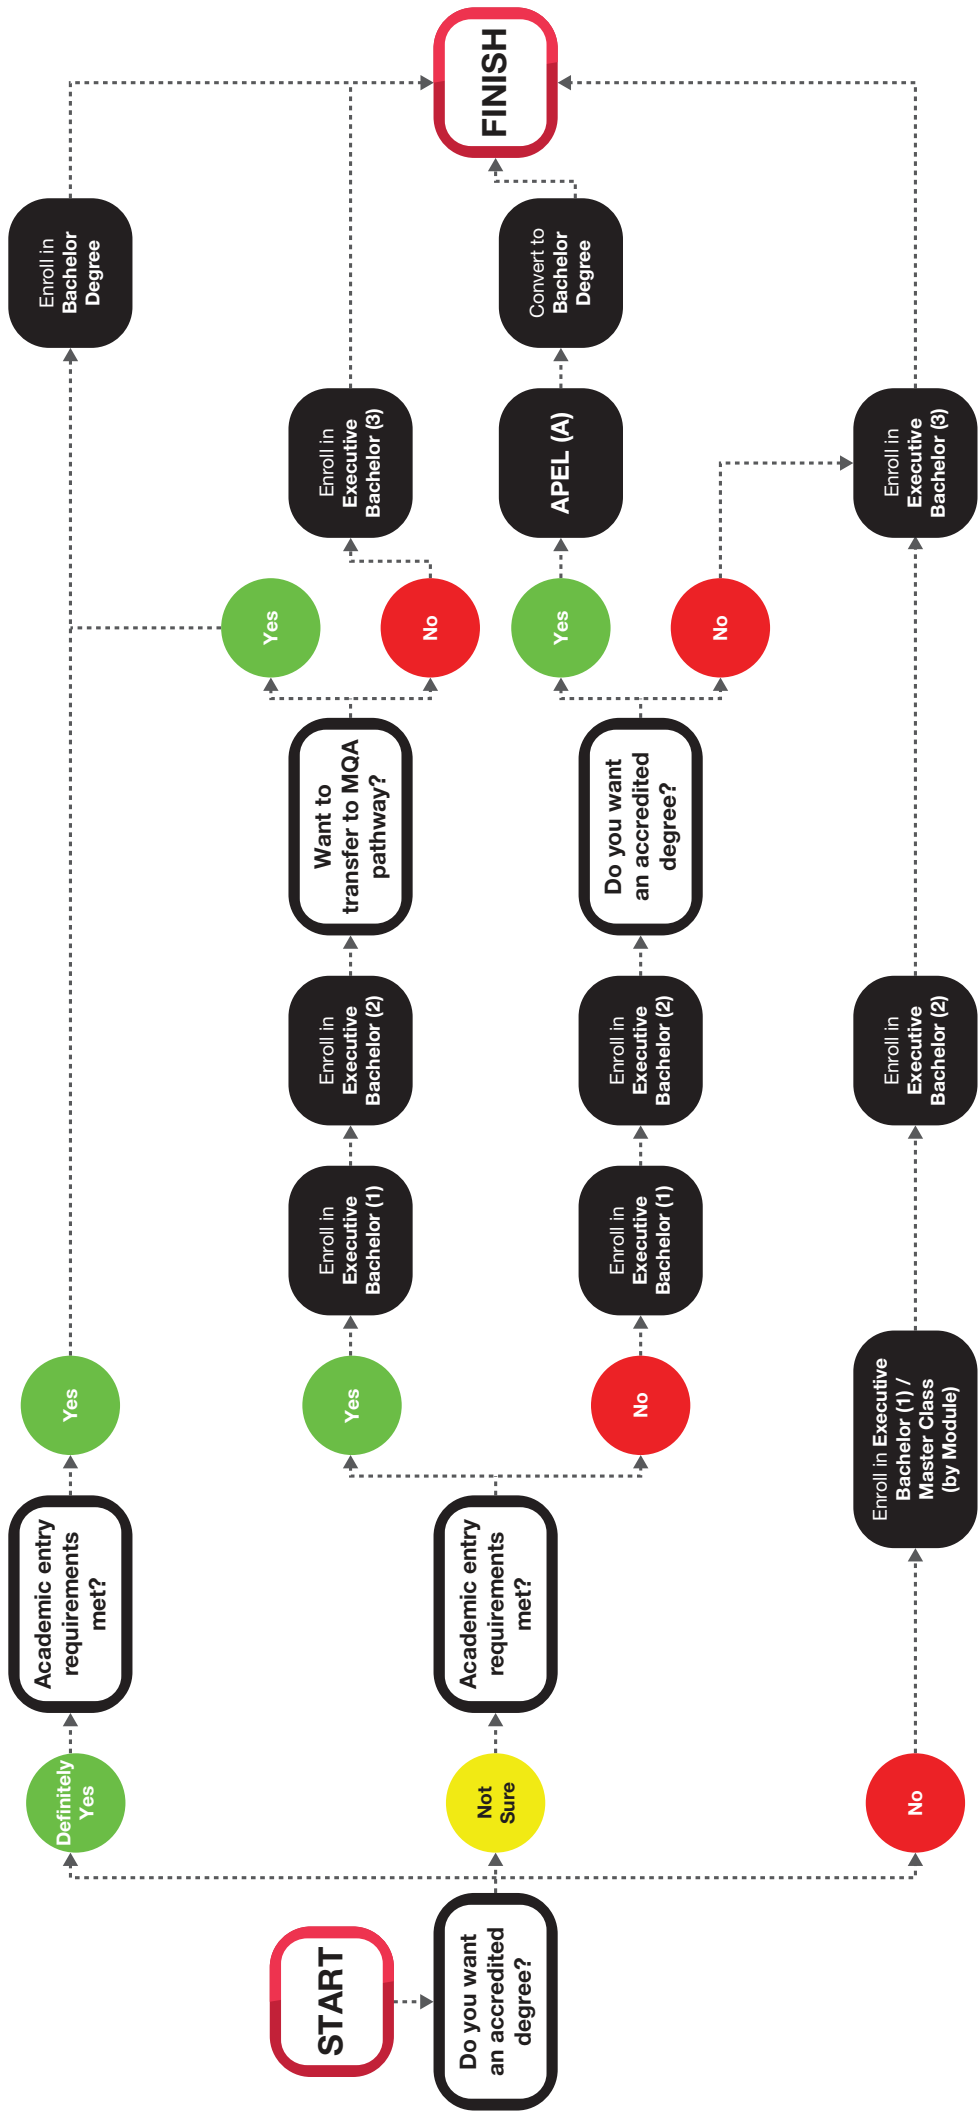

# FAST TRACK YOUR CAREER

Now Everyone Can Study!

Complete within 5 weeks - 8 months!

Executive Bachelor (8 months) • Professional Diploma (7 months) •  
Masterclass (5 weeks)

No minimum entry requirements

## Programmes Available

# Your Pathway to A Degree

Note: Executive Bachelor (1) & (2) can be done concurrently.